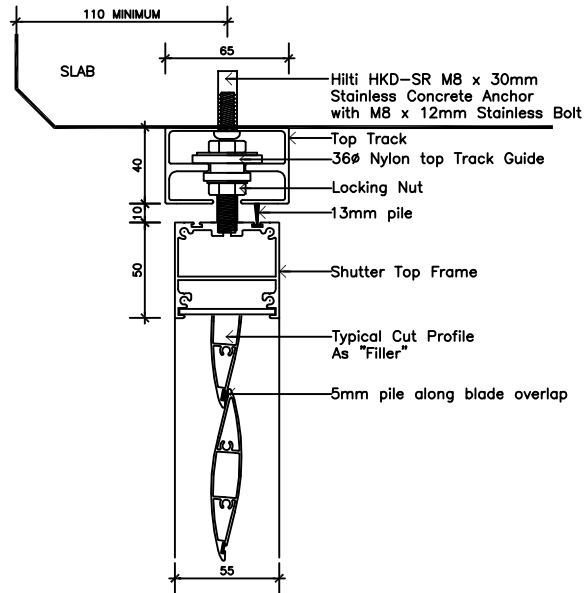

Cyclone Locking Track

Typical Top Track Detail

Bi-Fold Bottom Track Detail

Shutter Concepts Pty Ltd

The Home of Rollashield®

BUILDERS LIC. 709324 ABN 20 069 552 147

BUILDER LIC. 709324 ABN 20 069 552 147

38 Pritchard Street, Lytton QLD 4178
PO Box 83 Wynnum, Qld 4178
Phn: 07 3393 3355 Fax: 07 3893 2515
www.shutterconcepts.com.au email:info@shutterconcepts.com.au