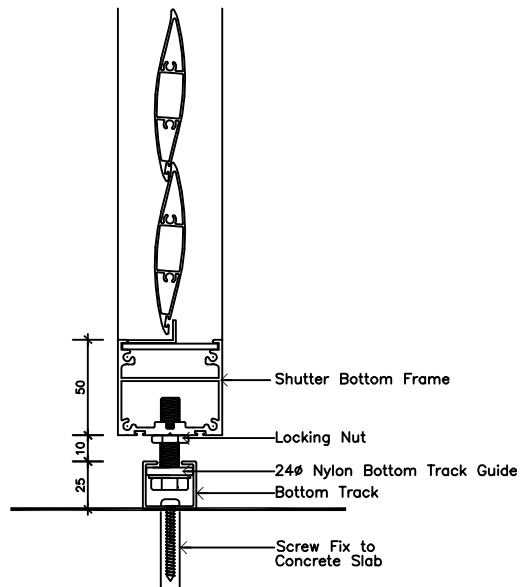

Cyclone Locking Track

Typical Top Track Detail

Bi-Fold Bottom Track Detail

Shutter Concepts Pty Ltd

The Home of Rollashield®

BUILDERS LIC. 709324 ABN 20 069 552 147

BUILDER LIC. 709324 ABN 20 069 552 147

38 Pritchard Street, Lytton QLD 4178
PO Box 83 Wynnum, Qld 4178
Phn: 07 3393 3355 Fax: 07 3893 2515
www.shutterconcepts.com.au email:info@shutterconcepts.com.au